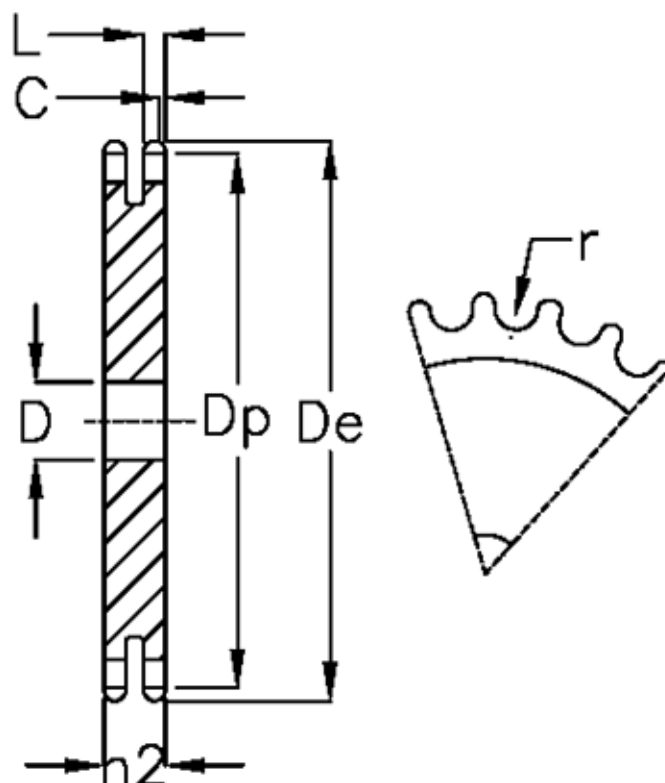

Article number: 616022003059

Description: Plate wheel 06 B-2 Z=59 duplex

Measures

C	= 1
D	= 16
De	= 183
Dp	= 178.96
For chain size	= 3/8 x 7/32
For chain type	= 06 B-2
h2	= 5.3
L	= 5.2

Number of teeth	= 59
r	= 6.35